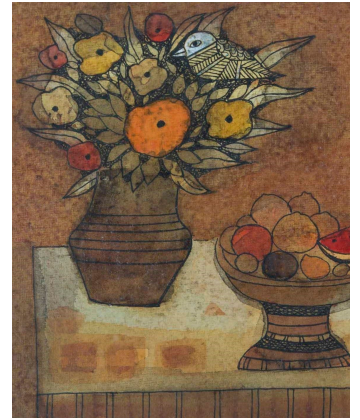

## MAP Activity Sheet: **Design An Arty-Room**

The way one designs one's indoor space can tell a lot about the individual. Try designing a room using artworks from the MAP collection. First print out this template of an empty room, or draw one yourself.

Next, here are some details from various artworks from the museum. Choose which ones you would like to include in your room – print and cut those out!

*Once you have your cut-outs ready, stick them onto the template in the place that you have decided for it. You can also add furniture cut-outs from other magazines and books or draw them out yourself.*