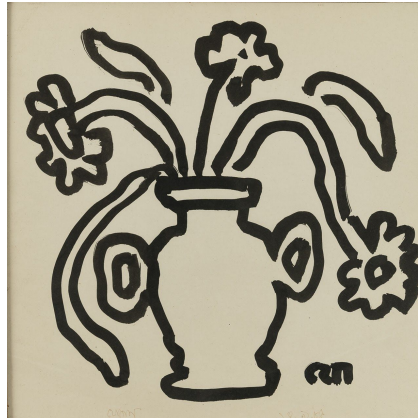

## MAP Activity Sheet: **Design An Arty-Room**

The way one designs one's indoor space can tell a lot about the individual. Try designing a room using artworks from the MAP collection. First print out this template of an empty room, or draw one yourself.

Next, here are some details from various artworks from the museum. Choose which ones you would like to include in your room – print and cut those out!

*Once you have your cut-outs ready, stick them onto the template in the place that you have decided for it. You can also add furniture cut-outs from other magazines and books or draw them out yourself.*